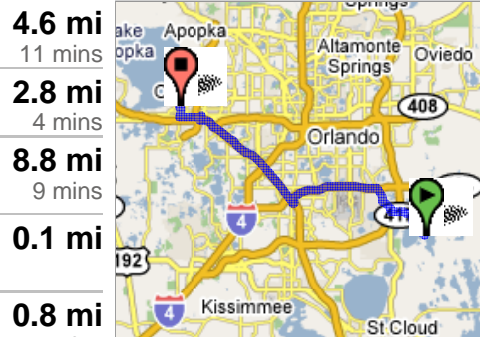

---

- ⬅ 3. Turn **left** into the **SR-528 W** entry ramp to **Orlando/Airport**

---

- 4. Take exit **4** to **(US-17)/Orange Blossom TR (US-441)/Florida's Turnpike**

---

- ➔ 5. Bear **right** onto the **Florida's Turnpike** ramp

---

- ➔ 6. Bear **right** onto the ramp to **Florida's Tpk North/Ocala**

---

- 7. Merge into **Florida's Tpk**

---

- ...

---

- 8. Take the **SR-50** exit **267B** to **Ocoee**

---

- ➔ 9. Bear **right** at **W Colonial Dr**

---

- ➔ 10. Turn **right** at **Vineland Rd**

---

- 11. Continue on **S Main St**

---

- ⬅ 12. Turn **left** at **W Plant St**

---

- ➔ 13. Turn **right** at **N Lakeview Ave**

---

- 14. Arrive at **125 N Lakeview Ave**  
**Winter Garden, FL 34787**

**Overview**

**Start**

**End**

These directions are for planning purposes only. You may find that construction projects, traffic, or other events may cause road conditions to differ from the map results.